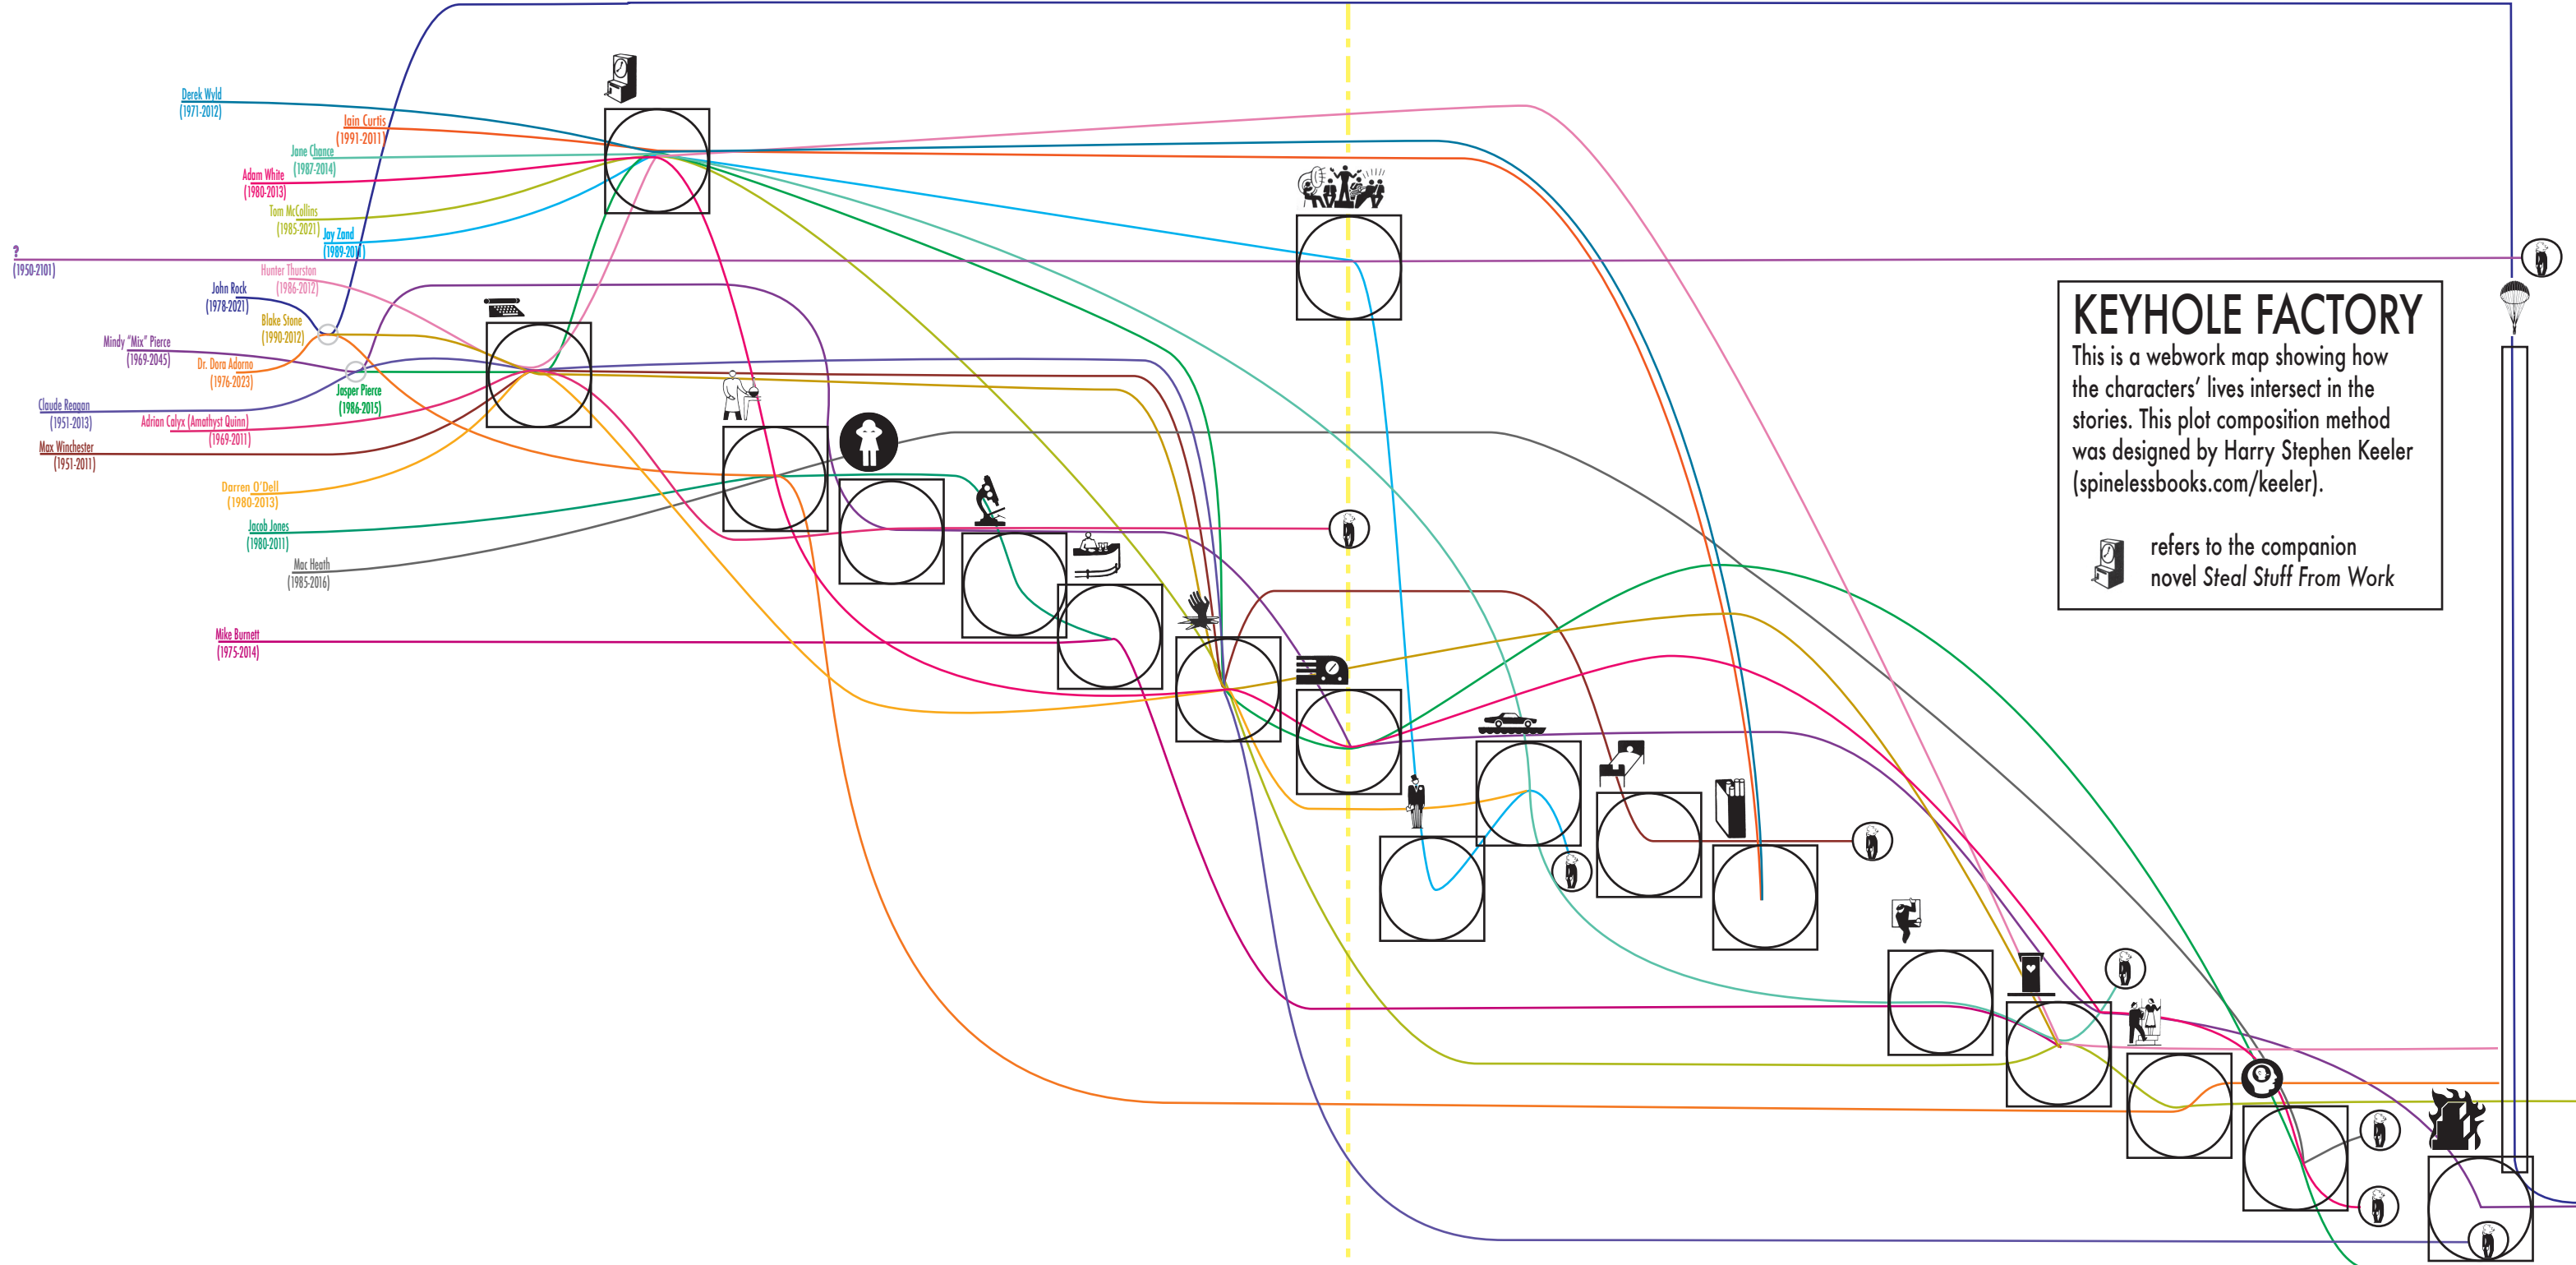

1950 1960 1970 1980 1990 2000 **2009** **2010** **2011** NOV 11 **2012** **2013** **2014** **2015**

KEYHOLE FACTORY
This is a webwork map showing how the characters' lives intersect in the stories. This plot composition method was designed by Harry Stephen Keeler (spinelessbooks.com/keeler).
 refers to the companion novel *Steal Stuff From Work*

1950 1960 1970 1980 1990 2000 **2009** **2010** **2011** **2012** **2013** **2014** **2015**